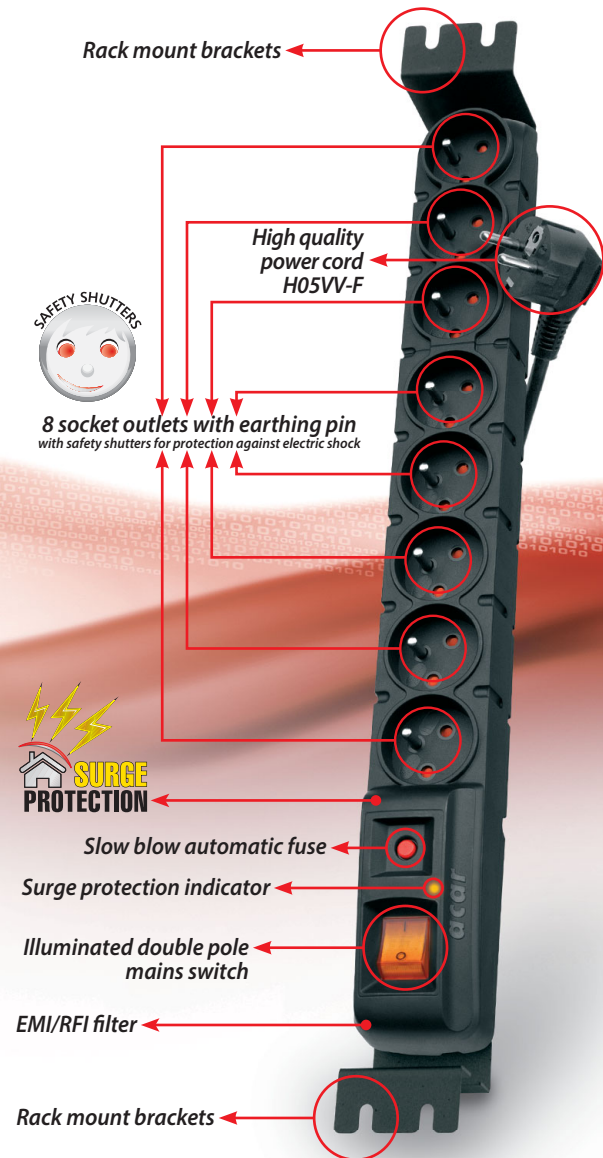

acar S8 FA RACK

- Surge protective power strip
- + EMI/RFI filter
- + rack mount brackets

8 SOCKET OUTLETS WITH EARTHING PIN	AUTOMATIC FUSE
SOCKET OUTLETS SAFE FOR CHILDREN	SURGE PROTECTION
ILLUMINATED DOUBLE POLE MAINS SWITCH	RACK MOUNT BRACKETS
SURGE PROTECTION INDICATOR	AVAILABLE CABLE LENGTHS: 1.5m, 3m, 5m

acar S8 FA RACK is a professional device in a family of products **acar S8**, intended for installation in 19-inch rack cabinets. It features eight surge protected and earthed socket outlets, which in most cases is sufficient to power all the devices mounted in a 19-inch rack cabinet. The applied high-frequency interference suppression filter increases significantly the security of the connected devices and the automatic fuse can quickly restore the system to work. The device also has an indicator of proper operation of the surge protection. Durable, rigid and self-extinguishing plastic housing meets all requirements for devices for professional use.

Technical data: acar S8 FA RACK

Maximum load	P_{MAX} 2300W
Nominal voltage U_N	230V
Nominal frequency	50Hz
Nominal load current	$\Sigma I_N = 10A$ MAX
Surge protection response time	<25ns
Maximum voltage U_C	250V 50Hz
Protection level U_p	$\leq 1.3kV$
Nominal discharge current i_N	2kA (L/N) – 8/20 μs
Maximum discharge current i_{MAX}	6.5kA (L/N) – 8/20 μs (type 2)
Fuses	1 automatic fuse, slow blow 10A/250V
RFI/EMI attenuation	$\leq 35dB$
Anti-shock protection system	earthing pins connected to the protective earthing conductor
Number of socket outlets	8 two-pole socket outlets with earthing pin, 10A/250V
Switch	illuminated double pole mains switch
Housing	made of self-extinguishing plastic
Dimensions	445x54x55mm
Weight	0.73kg

ILLUMINATED DOUBLE POLE MAINS SWITCH, SLOW-BLOW AUTOMATIC FUSE, SURGE PROTECTION INDICATOR

8 SOCKET OUTLETS 10A WITH EARTHING PIN AND SAFETY SHUTTERS

RACK MOUNT BRACKETS